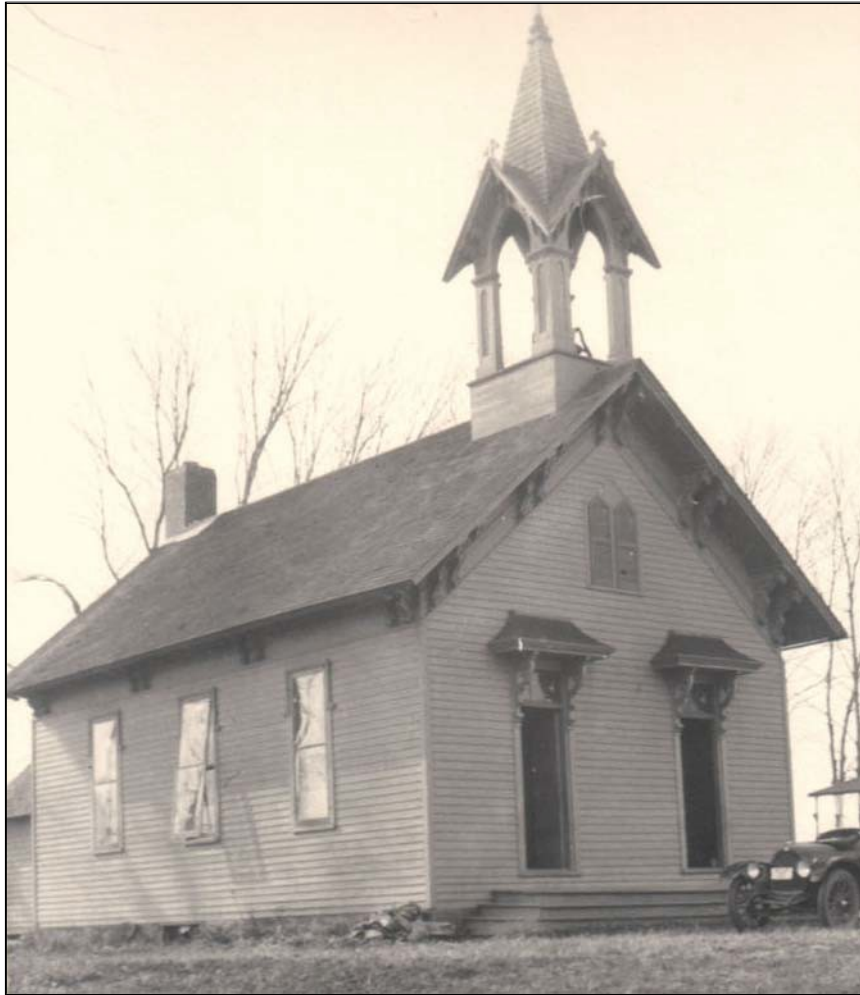

Prepared by Goodhue County GIS Office

Featherstone (Ghost Town)

LOCATION: 31000 block County 1 Boulevard, Featherstone Township, Minnesota

STATUS: Public

TYPE: Historic, District

HISTORY: Featherstone community served the farmhouses with a schoolhouse and a township hall.

OTHER RESOURCES:

[Meyer, Roy W., *The Ghost Towns & Discontinued Post Office of Goodhue County*, The Goodhue County Historical Society Press, Red Wing, MN, 2003](#)

PROPERTY PICTURES:

1877 Goodhue County Plat Book, Featherstone Township, Section 21